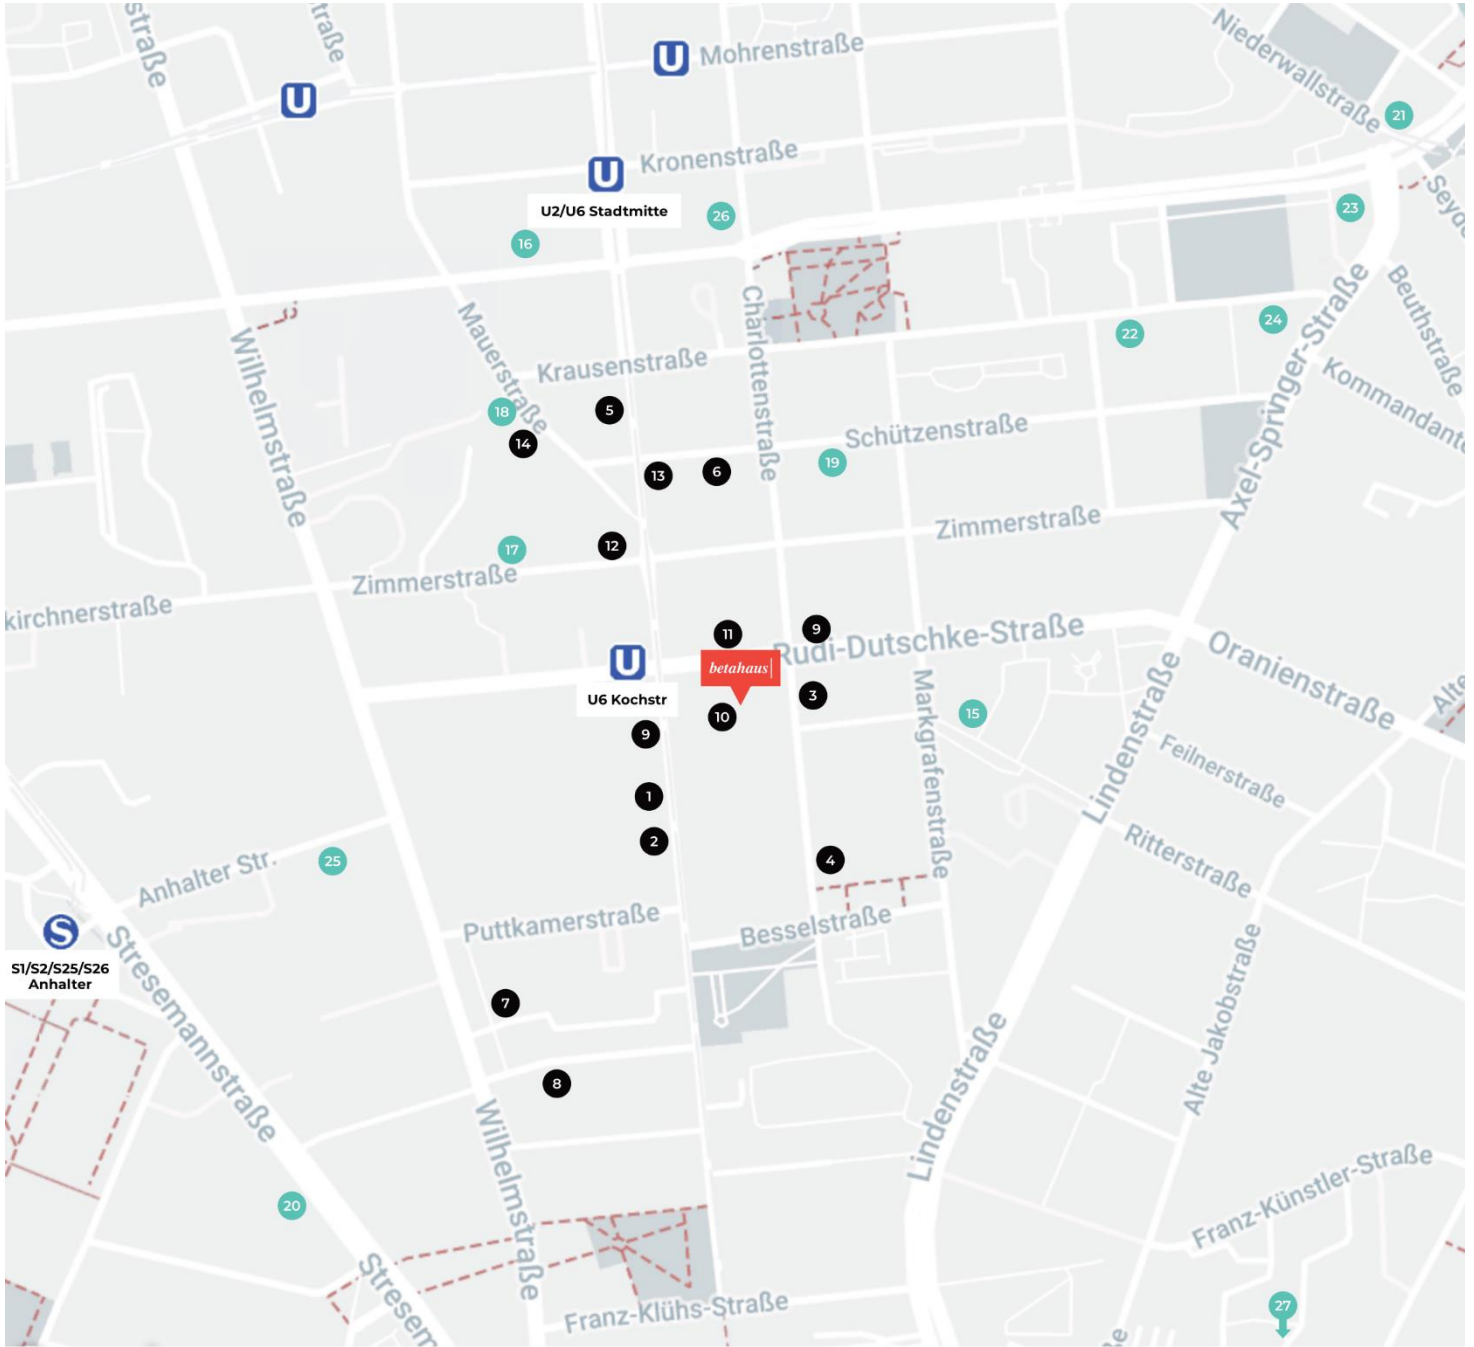

Restaurants and Hotels near BetaHaus

Version 1.0 from 10.18.2023
Autor: Zohaib Hassan

Restaurants and hotels near betahaus

<12MIN walking distance

● RESTAURANTS

- 1. WestBerlin**
Cool café with light lunches
- 2. Nobelhart & Schmutzig**
Fine dining
- 3. Chupenga**
Burritos & salads
- 4. Charlotte 1**
Italian
- 5. Little Green Rabbit**
Salads
- 6. Entrecôte**
Classic french dining
- 7. Asador**
Argentinian-style stakehouse
- 8. Mama Cook**
Vietnamese
- 9. Barcelona**
Catalan tapas
- 10. Sale e Tabacchi**
Italian
- 11. Tim Raue**
Asian inspired fine dining
- 12. Mundo Tapas Bar**
South american
- 13. Mr Imbiss BURGER**
Burger truck
- 14. La via del Muro**
Italian

● HOTELS

- 15. Mondrian Suites Hotel**
☆☆☆
- 16. Hotel NH Collection Mitte**
☆☆☆☆
- 17. Select Hotel The Wall Berlin**
☆☆☆☆
- 18. Hotel Gat Point Charlie**
☆☆☆
- 19. Mercure Hotel & Residenz**
☆☆☆☆
- 20. Holiday Inn Express**
☆☆☆
- 21. Hotel Cosmo**
☆☆☆☆
- 22. Adina Apartment Hotel**
☆☆☆☆
- 23. Motel One Spittelmarkt**
☆☆☆☆
- 24. Courtyard by Marriott**
☆☆☆☆
- 25. Relexa Hotel**
☆☆☆☆
- 26. Select Hotel Gendarmenmarkt**
☆☆☆☆
- 27. Hotel the YARD**
☆☆☆☆